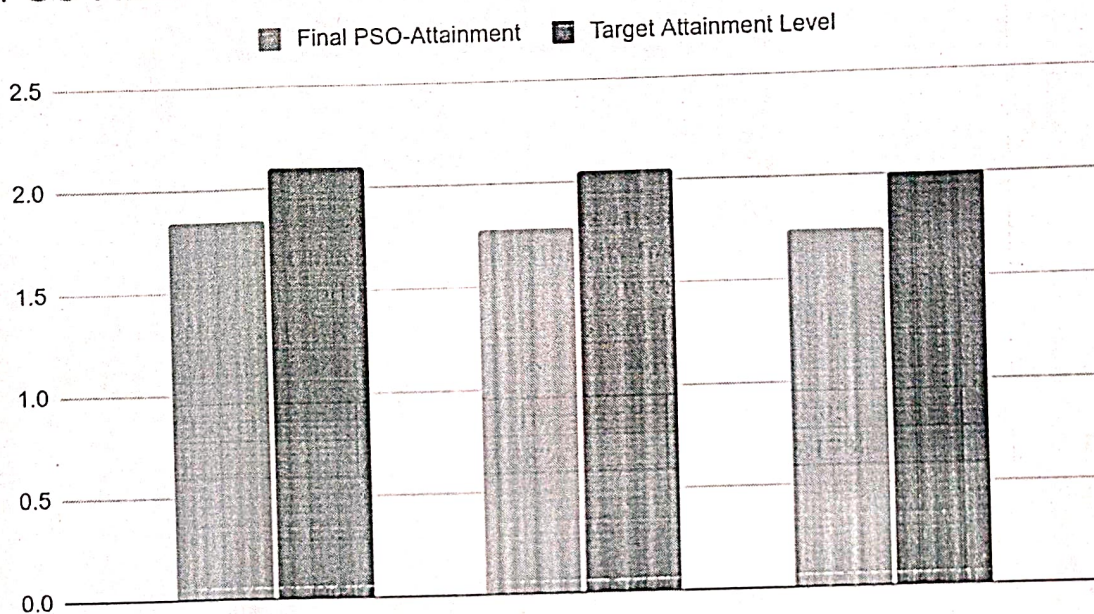

## PSO-Attainment Level 2021 - 2025

Figure: PO Attainment status for 2021-25 batch

Mr. Ajay Sirsat  
HOD, AIML Engineering