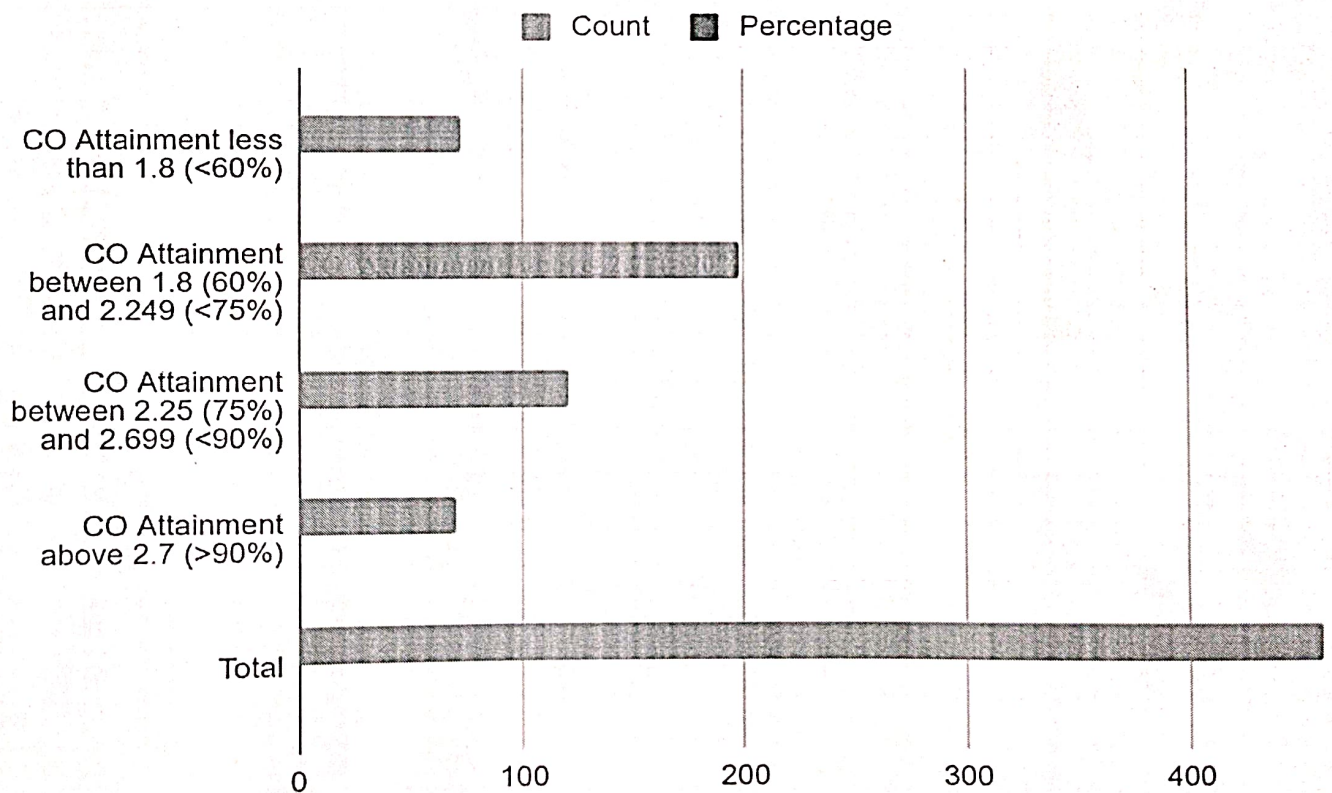

St. John College of Engineering and Management

Autonomous Institute

(A Christian Religious Minority Institution)

Approved by AICTE and DTE, Affiliated to University of Mumbai / MSBTE

DTE Code : 3218 AICTE Permanent ID : 1-4790201

NAAC Accredited with Grade 'A+', Three Programs NBA Accredited

Table: Summary of CO Attainment for 2021-25 batch

Attribute	Count	Percentage
CO Attainment less than 1.8 (<60%)	72	15.65%
CO Attainment between 1.8 (60%) and 2.249 (<75%)	198	43.04%
CO Attainment between 2.25 (75%) and 2.699 (<90%)	120	26.09%
CO Attainment above 2.7 (>90%)	70	15.22%
Total	460	100%

Figure: CO Attainment distribution for 2021-25 batch